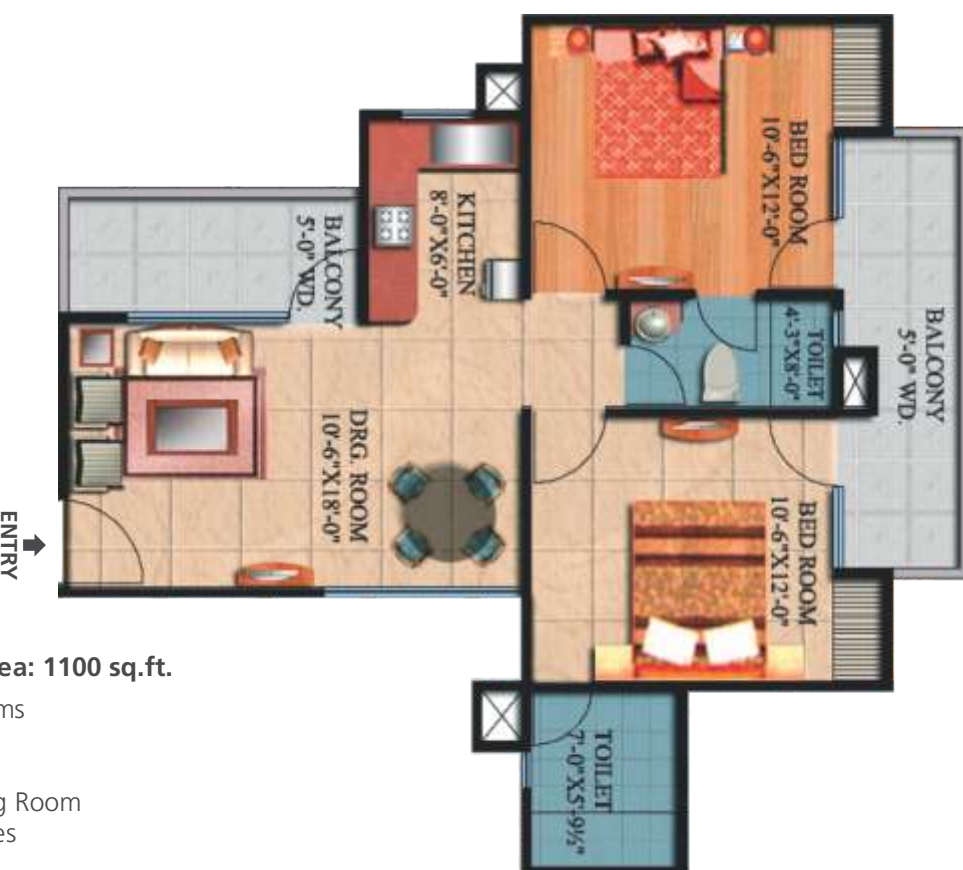

Super Area: 1100 sq.ft.

- 3 Bedrooms
- 1 Dining
- 1 Kitchen
- 2 Toilets
- 1 Drawing Room
- 3 Balconies