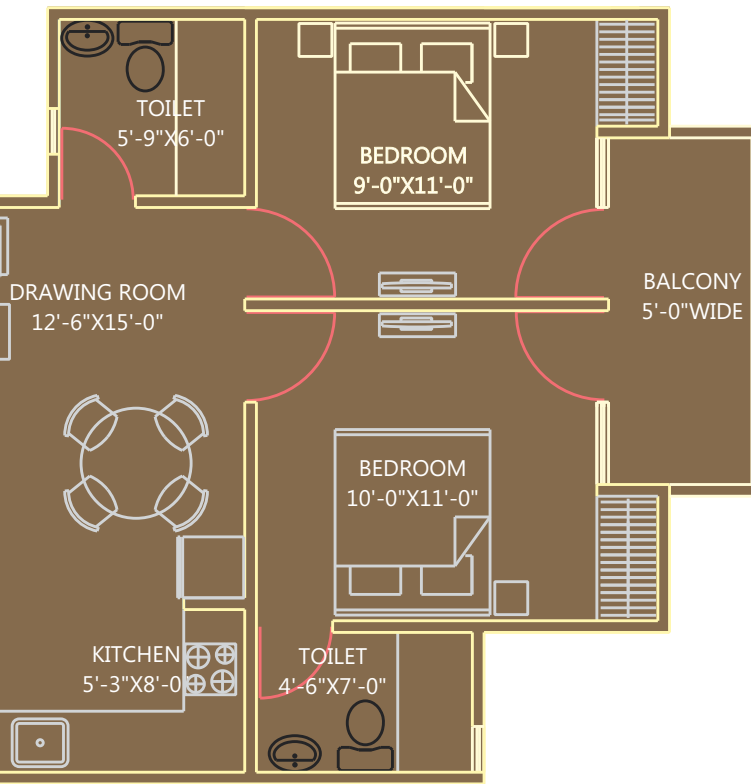

Unit Plans

Super Area: 835 sq.ft.

- 2 Bedrooms
- 1 Kitchen
- 2 Toilets
- 1 Drawing Room
- 2 Balconies

Unit Plans

Super Area: 1292 sq.ft.

- 2 Bedrooms
- 1 Dining
- 1 Kitchen
- 2 Toilets
- 1 Drawing Room
- 2 Balconies

Unit Plans

Super Area: 1836 sq.ft.

- 3 Bedrooms
- 1 Dining
- 1 Kitchen
- 2 Toilets
- 1 Drawing Room
- 3 Balconies

Super Area: 1100 sq.ft.

- 3 Bedrooms
- 1 Dining
- 1 Kitchen
- 2 Toilets
- 1 Drawing Room
- 3 Balconies

Super Area: 1505 sq.ft.

- 3 Bedrooms
- 1 Dining
- 1 Kitchen
- 2 Toilets
- 1 Drawing Room
- 3 Balconies